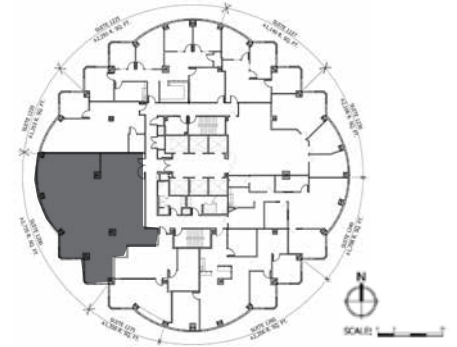

AIRPORT TOWER

18881 VON KARMAN AVENUE, IRVINE, CA 92612

SUITE 1200
±2,119 RSF

KEY PLAN

For more information, please contact exclusive leasing agents:

PETER WELLS

Lic. 01718361

+1 714 371 9220