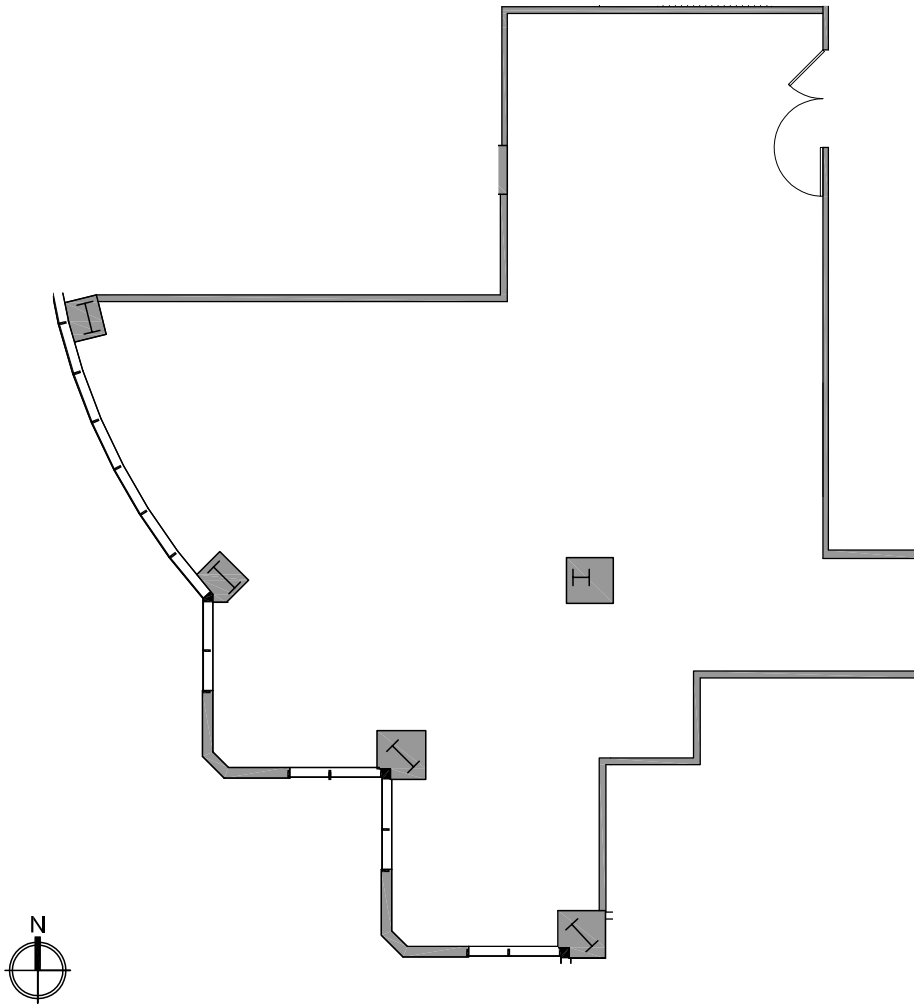

AIRPORT TOWER

18881 VON KARMAN AVENUE, IRVINE, CA 92612

SUITE 1200
±2,119 RSF

KEY PLAN

For more information, please contact exclusive leasing agents:

PETER WELLS

Lic. 01718361

+1 714 371 9220