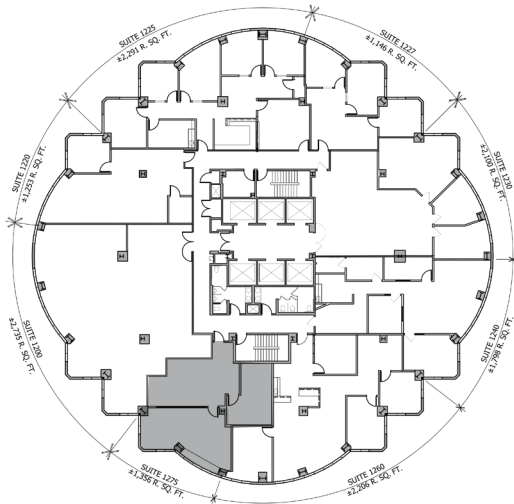

AIRPORT TOWER

18881 VON KARMAN AVENUE, IRVINE, CA 92612

Suite 1275
±1,356 RSF

KEY PLAN

For More Information, Please Contact Exclusive Leasing Agents:

PETER WELLS

Lic. 01718361

+1 714 371 9220