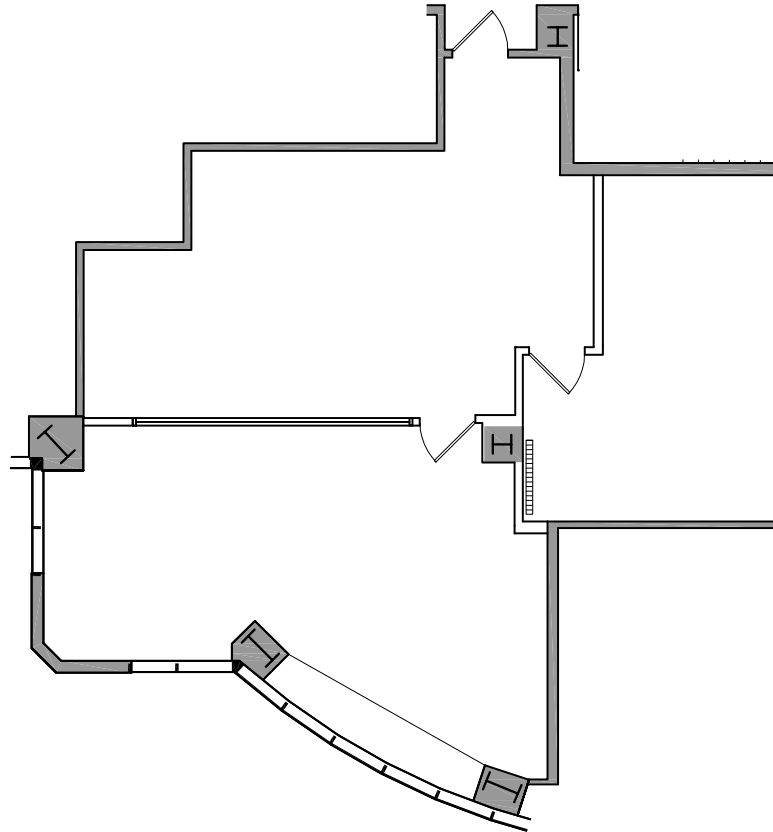

AIRPORT TOWER

18881 VON KARMAN AVENUE, IRVINE, CA 92612

Suite 1275
±1,356 RSF

KEY PLAN

For More Information, Please Contact Exclusive Leasing Agents:

PETER WELLS

Lic. 01718361

+1 714 371 9220