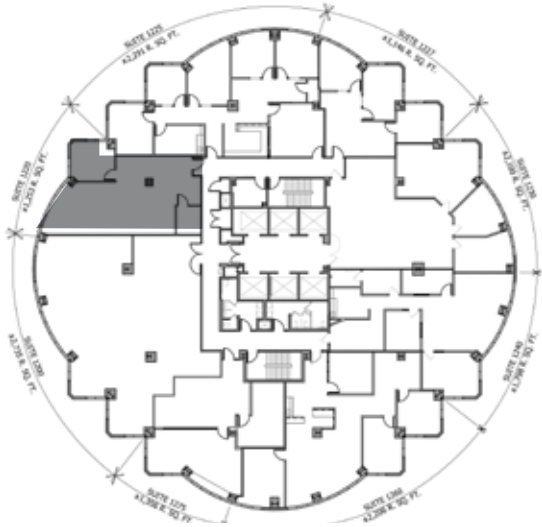

AIRPORT TOWER

18881 VON KARMAN AVENUE, IRVINE, CA 92612

SUITE 1220
±1,253 RSF

KEY PLAN

For More Information, Please Contact Exclusive Leasing Agents:

PETER WELLS

Lic. 01718361

+1 714 371 9220