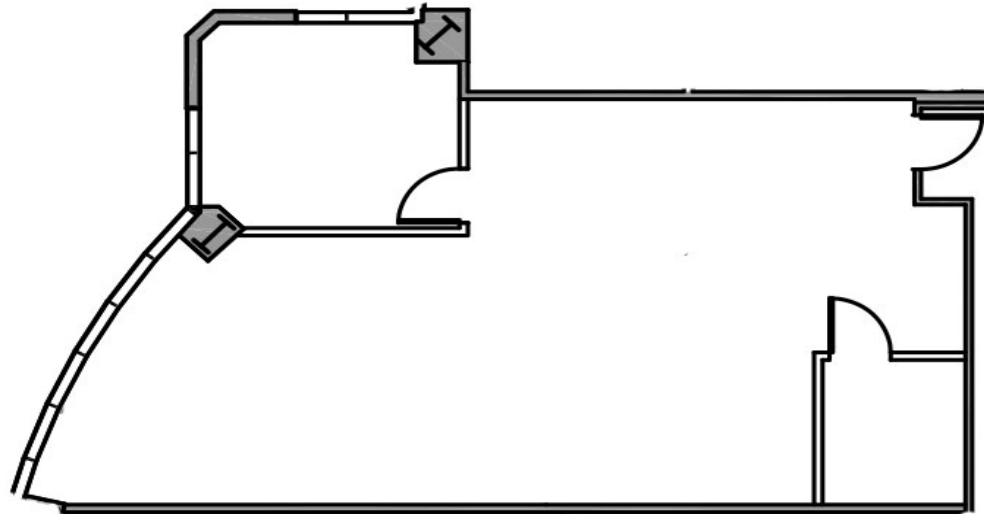

AIRPORT TOWER

18881 VON KARMAN AVENUE, IRVINE, CA 92612

SUITE 1220
±1,253 RSF

KEY PLAN

For More Information, Please Contact Exclusive Leasing Agents:

PETER WELLS

Lic. 01718361

+1 714 371 9220