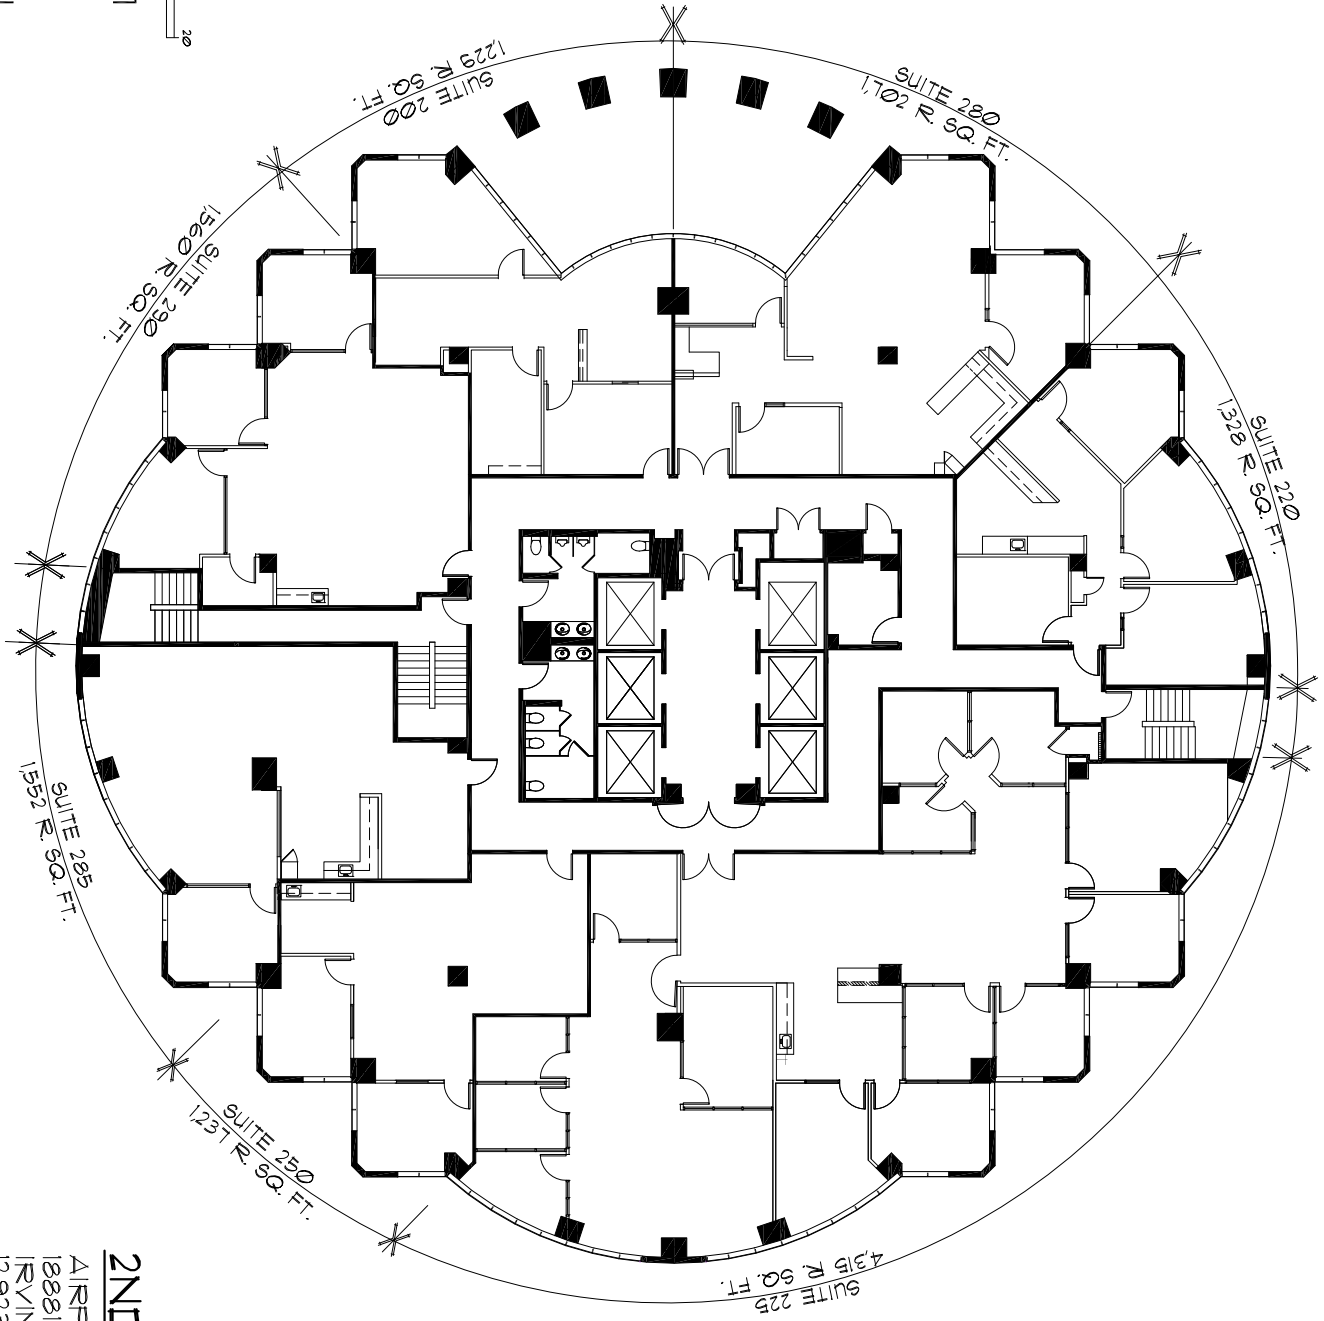

SCALE: 0 5 20

NORTH

CDD
DESIGN

INTERIOR ARCHITECTURE + SPACE PLANNING
9365 RESEARCH DRIVE | COLLEGEVILLE, PA 19342
IRVINE, CA 92618 | P. 949.679.6446

2ND FLOOR
AIRPORT TOWER
18881 VON KARMAN AVE.
IRVINE, CA
12,923 R. SQ. FT.
02/18/19

PLAN LAYOUT SUBJECT TO FIELD CONDITIONS. FIELD CONDITIONS MAY DIFFER FROM PLAN AS SHOWN. ALL ROOM SIZES ARE APPROXIMATE. ALL INFORMATION REPRESENTED ON THIS DRAWING IS BELIEVED TO BE ACCURATE. HOWEVER, TENANT SHOULD VERIFY ALL DIMENSIONS PRIOR TO COMMITTING TO A LEASE. THIS PLAN IS NOT INTENDED FOR CONSTRUCTION.