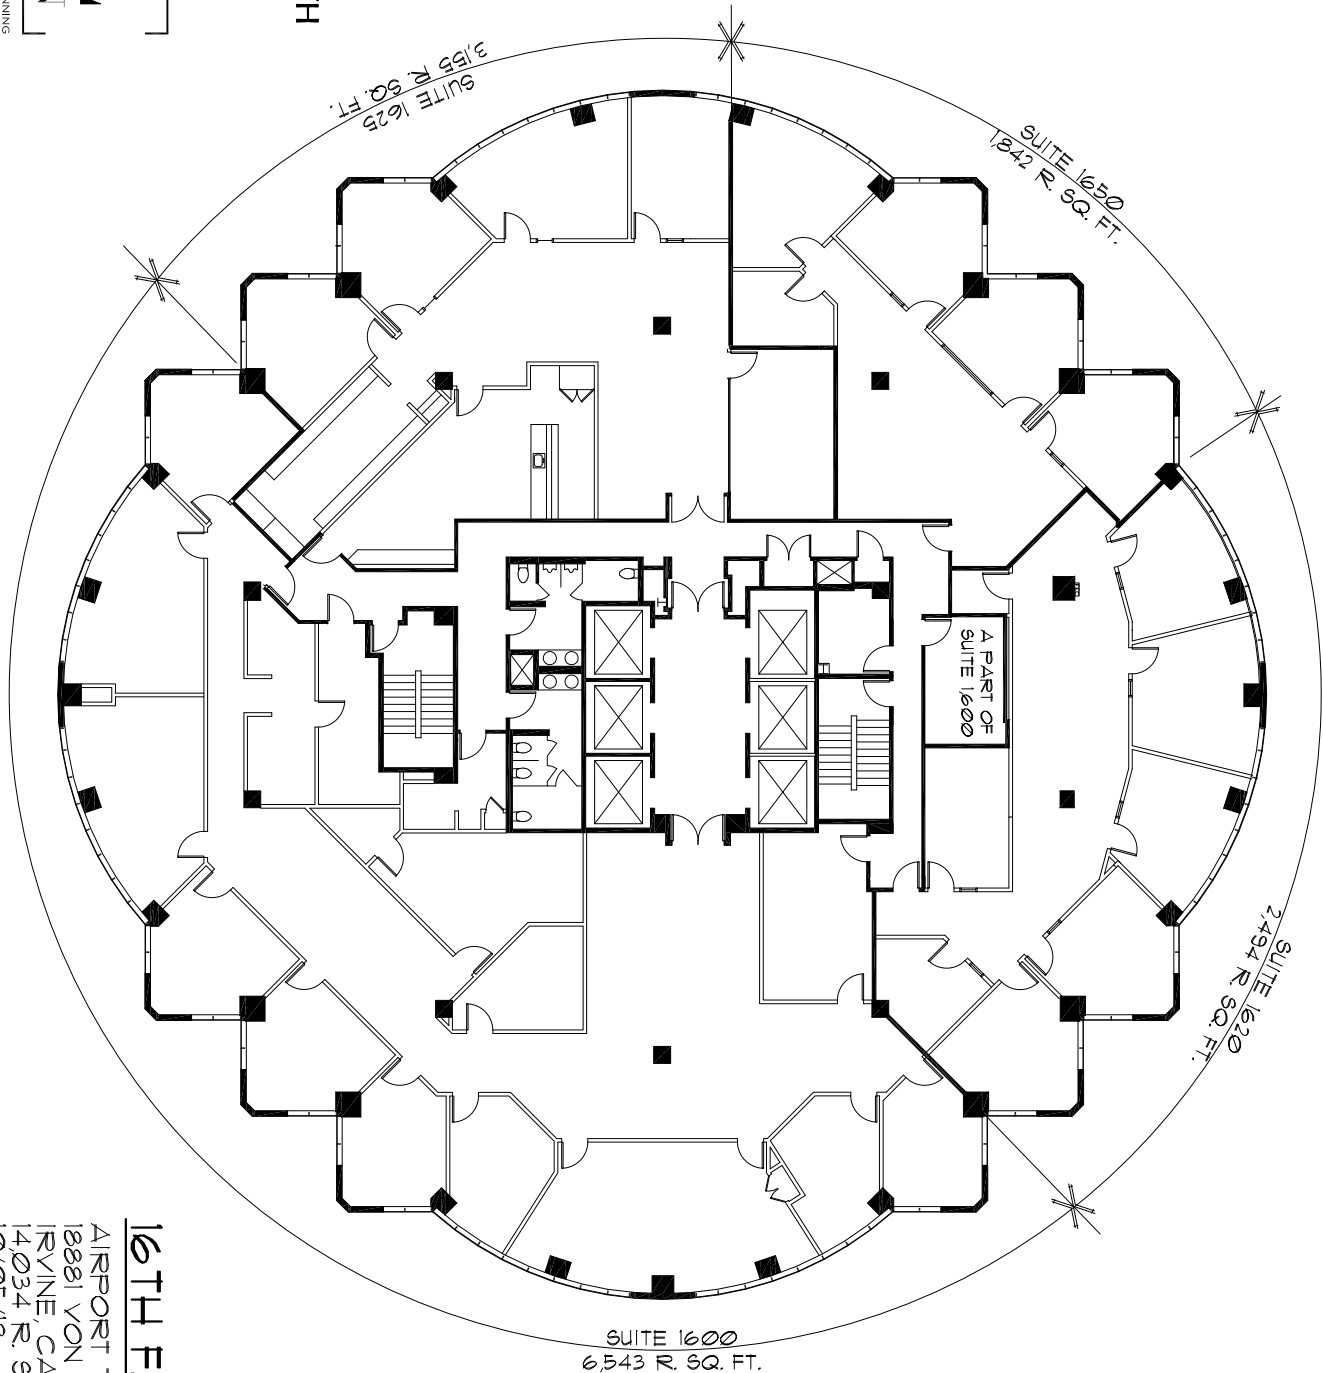

CDD DESIGN

PLAN LAYOUT SUBJECT TO FIELD CONDITIONS. FIELD CONDITIONS MAY DIFFER FROM PLAN AS SHOWN. ALL ROOM SIZES ARE APPROXIMATE. ALL INFORMATION REPRESENTED ON THIS DRAWING IS BELIEVED TO BE ACCURATE. HOWEVER, TENANT SHOULD VERIFY ALL DIMENSIONS AND FINISHES PRIOR TO COMMITTING TO A LEASE. THIS PLAN IS NOT INTENDED FOR CONSTRUCTION.

SUITE 1625
3,155 R. SQ. FT.

SUITE 1650
1,842 R. SQ. FT.

SUITE 1620
2,494 R. SQ. FT.

SUITE 1600
6,543 R. SQ. FT.

16TH FLOOR

AIRPORT TOWER
1881 VON KARYAN AVE.
IRVINE, CA

14,034 R. SQ. FT.
10/05/18