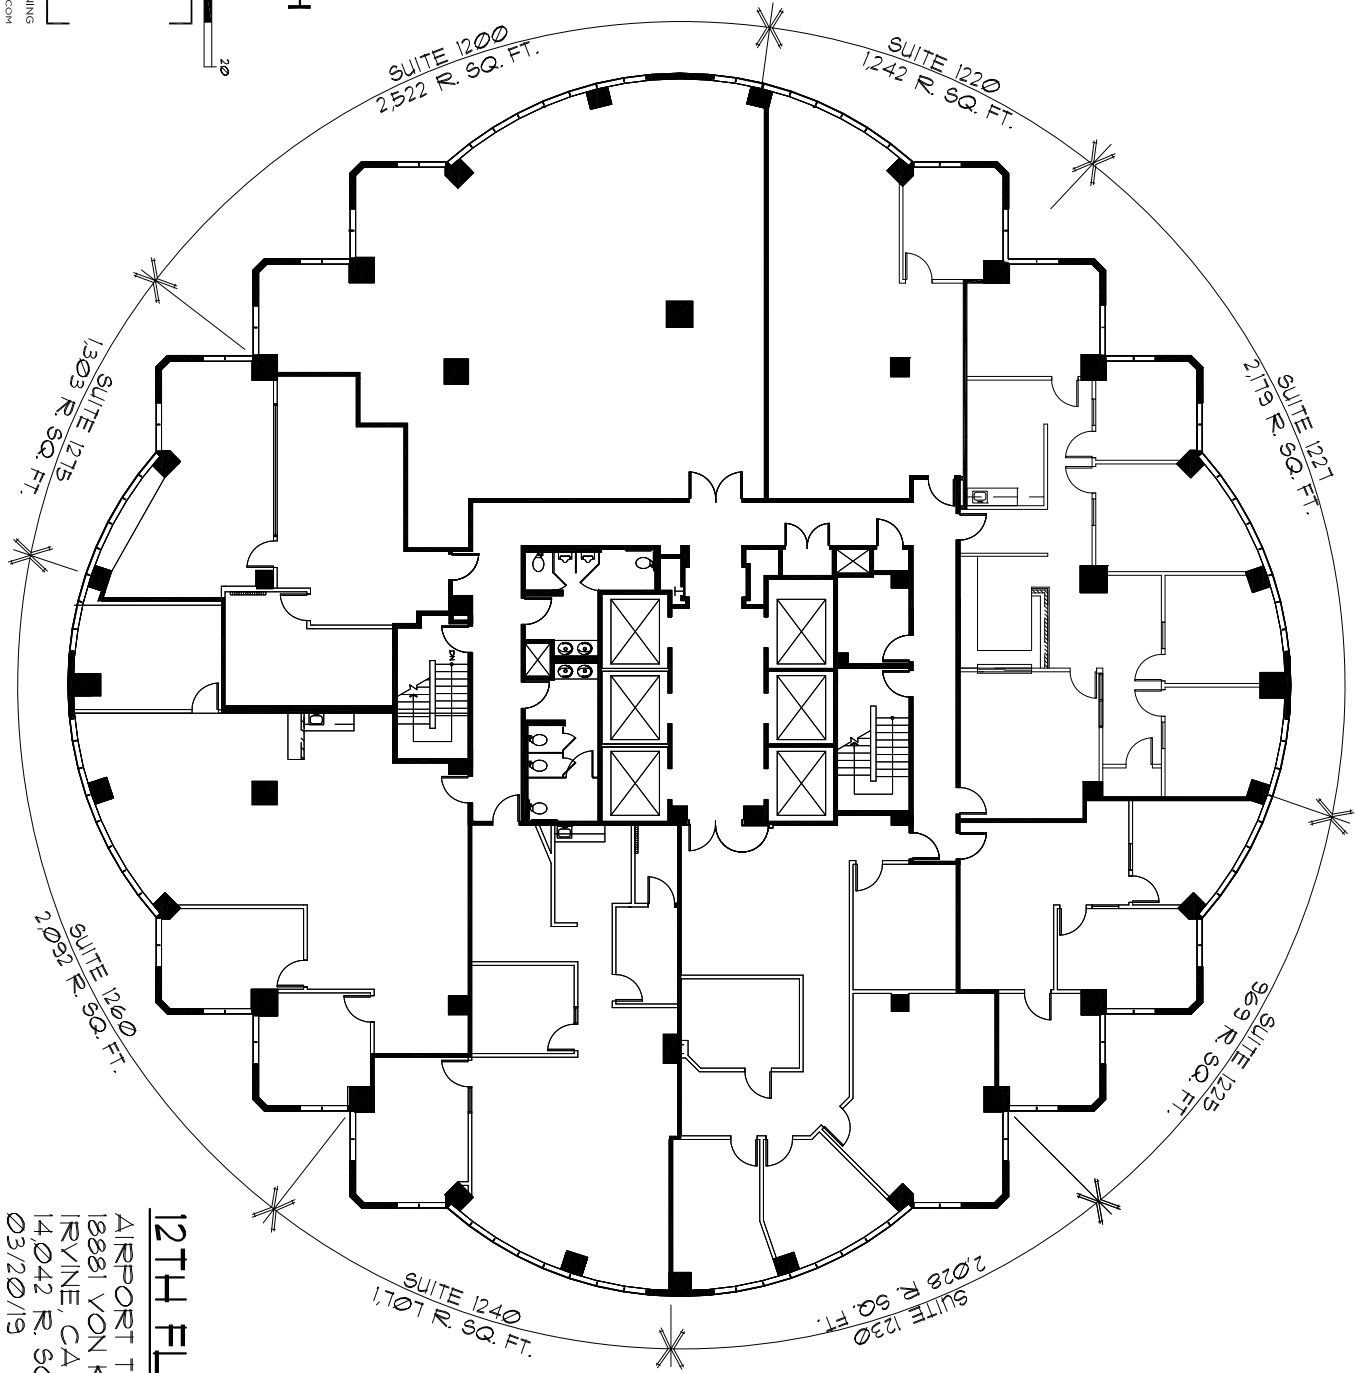

NORTH

SCALE: 1" = 5' - 0"

CDD
DESIGN

PLAN LAYOUT SUBJECT TO FIELD CONDITIONS. FIELD CONDITIONS MAY DIFFER FROM PLAN AS SHOWN. ALL ROOM SIZES ARE APPROXIMATE. ALL INFORMATION REPRESENTED ON THIS DRAWING IS BELIEVED TO BE ACCURATE. HOWEVER, TENANT SHOULD VERIFY ALL DIMENSIONS AND FINISHES PRIOR TO CONSTRUCTION. THIS PLAN IS NOT INTENDED FOR CONSTRUCTION.

12TH FLOOR

AIRPORT TOWER
1881 VON KARMAN AVE.
IRVINE, CA
14,042 R. SQ. FT.
03/20/19