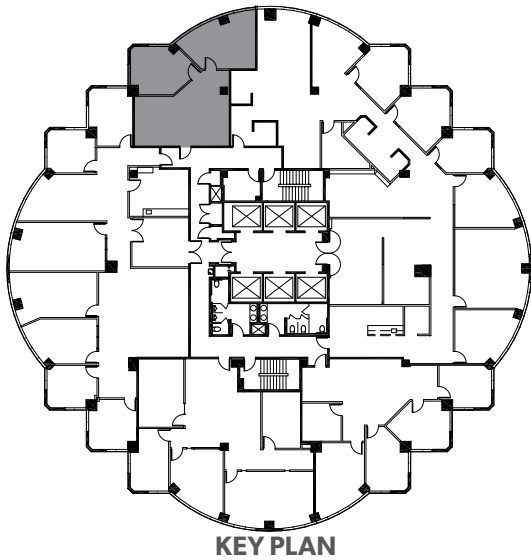

AIRPORT TOWER

18881 VON KARMAN AVENUE, IRVINE, CA 92612

SUITE 1470
±1,136 RSF

For More Information, Please Contact Exclusive Leasing Agents:

MARK FRIEND
Lic. 00762428
+1 714 371 9240
mark.friend@cbre.com

PETER WELLS
Lic. 01718361
+1 714 371 9220
peter.wells@cbre.com