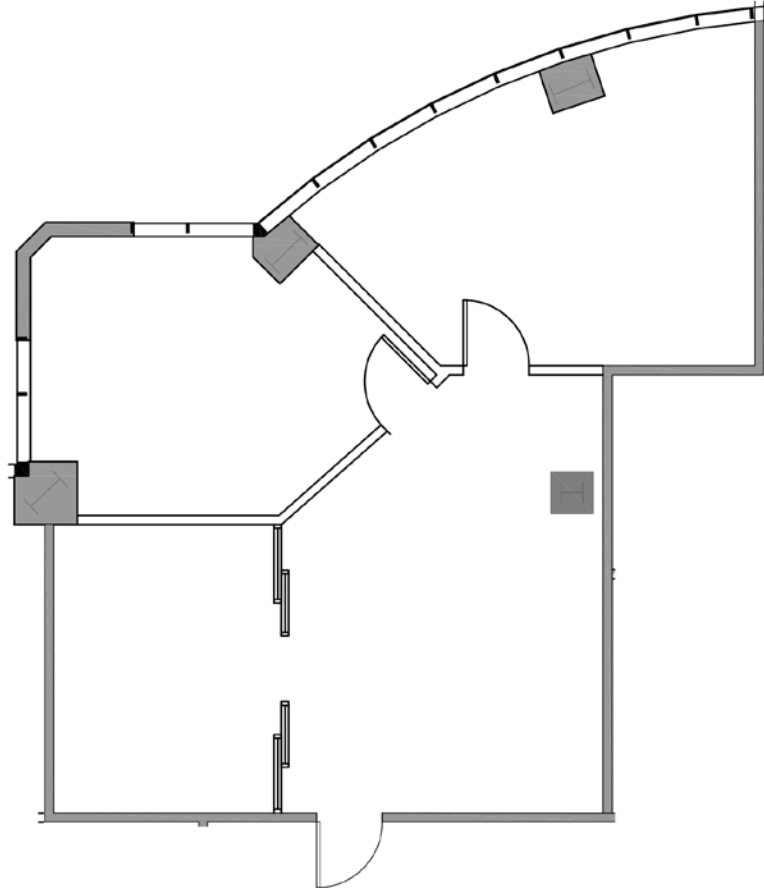

AIRPORT TOWER

18881 VON KARMAN AVENUE, IRVINE, CA 92612

SUITE 1470
±1,136 RSF

For More Information, Please Contact Exclusive Leasing Agents:

MARK FRIEND
Lic. 00762428
+1 714 371 9240
mark.friend@cbre.com

PETER WELLS
Lic. 01718361
+1 714 371 9220
peter.wells@cbre.com